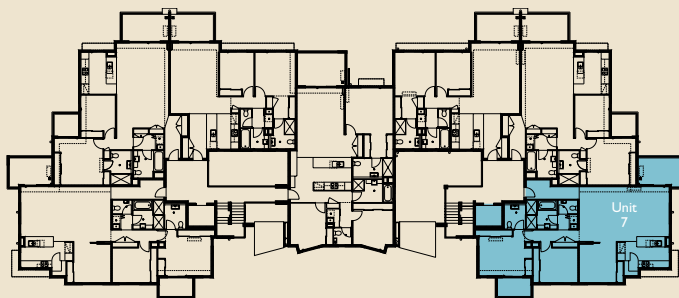

Type 7

Features:

Internal Area	129.9m ²
Balcony Area	15.9m ²
Total Area	145.8m ²
Bedrooms	3
Marina Berths	Optional

Official Sponsor

Information Centre:

OPEN 10am - 4pm Daily
99 Broadwater Avenue, Hope Island, Gold Coast