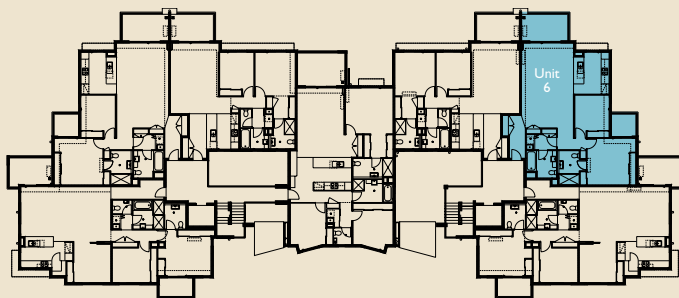

## Features:

Internal Area	110.4m <sup>2</sup>
Balcony Area	15.7m <sup>2</sup>
Total Area	126.1m <sup>2</sup>
Bedrooms	2
Marina Berths	Optional

Official Sponsor