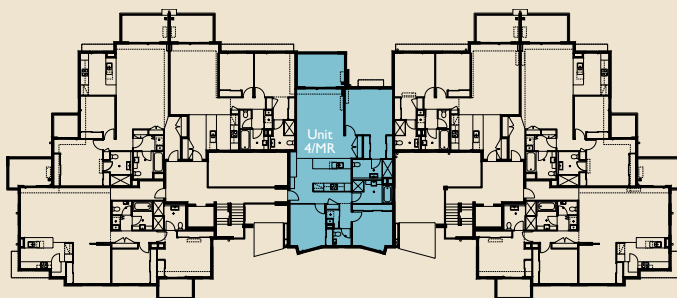

## Features:

Internal Area	127.2m <sup>2</sup>
Balcony Area	13.3m <sup>2</sup>
Total Area	140.5m <sup>2</sup>
Bedrooms	3
Marina Berths	Optional

Official Sponsor