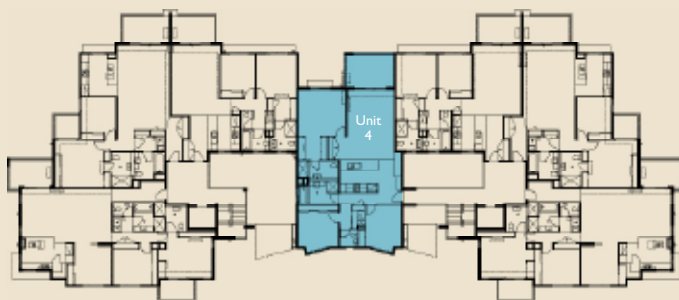

## Features:

|               |                     |
|---------------|---------------------|
| Internal Area | 127.2m <sup>2</sup> |
| Balcony Area  | 13.3m <sup>2</sup>  |
| Total Area    | 140.5m <sup>2</sup> |
| Bedrooms      | 3                   |
| Marina Berths | Optional            |