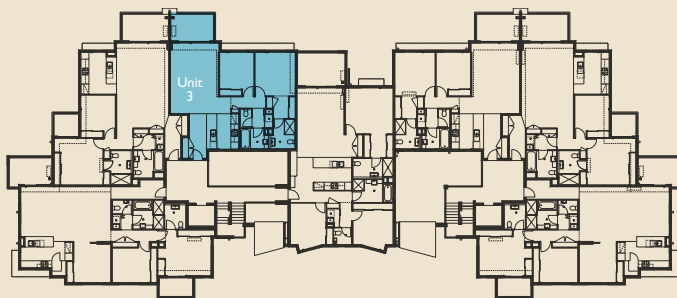

Type 3

Features:

Internal Area	98.1m ²
Balcony Area	10m ²
Total Area	108.1m ²
Bedrooms	2
Marina Berths	Optional

Official Sponsor

Information Centre:

OPEN 10am - 4pm Daily
99 Broadwater Avenue, Hope Island, Gold Coast