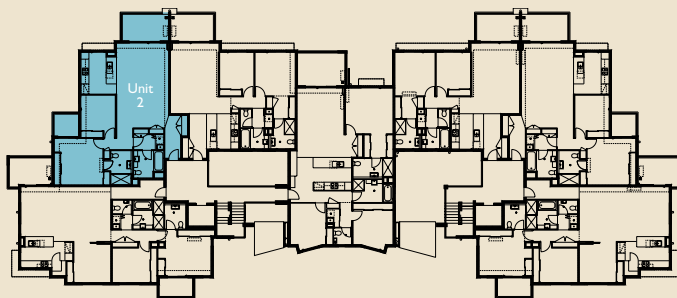

## Features:

Internal Area	110.4m <sup>2</sup>
Balcony Area	15.7m <sup>2</sup>
Total Area	126.1m <sup>2</sup>
Bedrooms	2
Marina Berths	Optional

Official Sponsor