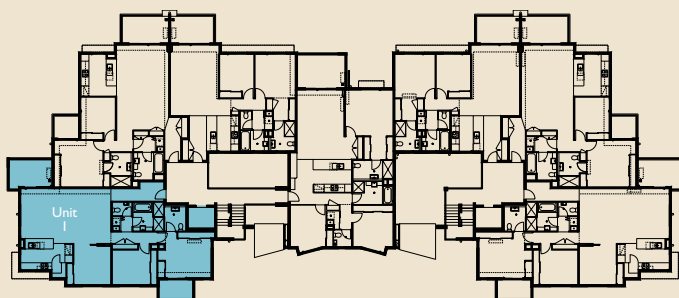

Type I

Features:

Internal Area	129.9m ²
Balcony Area	15.9m ²
Total Area	145.8m ²
Bedrooms	3
Marina Berths	Optional

Official Sponsor

Information Centre:

OPEN 10am - 4pm Daily
99 Broadwater Avenue, Hope Island, Gold Coast